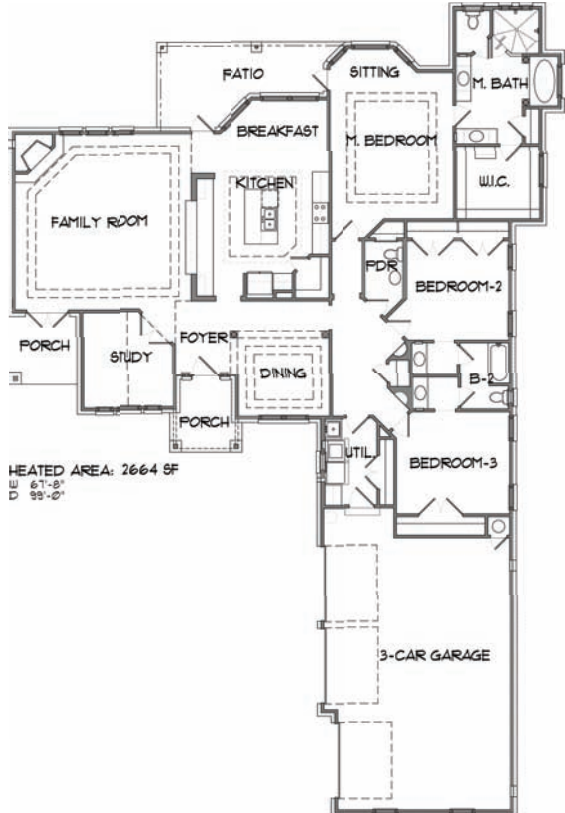

TOTAL: 2,664 SQ. FT.

CONTACT: BRIAN THOMAS 210.488.3140

www.MedalCrest.com