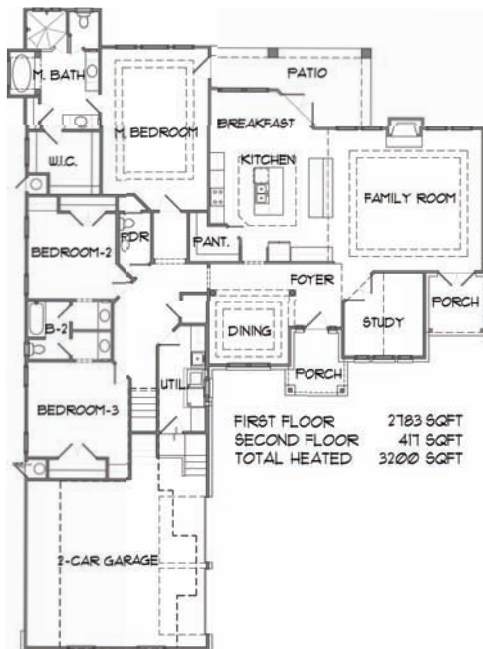

MEDAL CREST HOMES

8127 CEDAR VISTA
SAN ANTONIO, TX 78255

CALL FOR PRICING
TOTAL: 3,200 SQ. FT.

CONTACT: BRIAN THOMAS 210.488.3140

www.MedalCrest.com