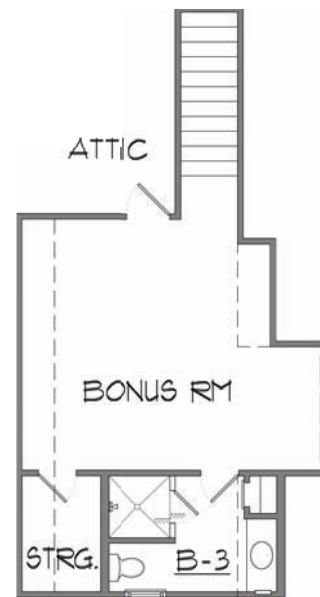

MEDAL CREST HOMES

8127 CEDAR VISTA
SAN ANTONIO, TX 78255

CALL FOR PRICING
TOTAL: 3,200 SQ. FT.

CONTACT: BRIAN THOMAS 210.488.3140

www.MedalCrest.com