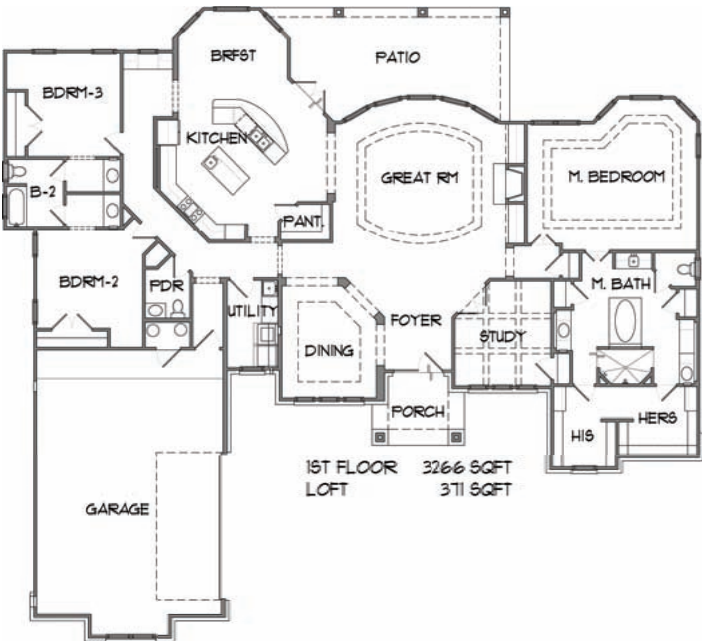

CALL FOR PRICING
TOTAL: 3,587 SQ. FT.

CONTACT: BRIAN THOMAS 210.488.3140

Nestled in the hill country of San Antonio, this custom designed home brings luxury to country living. From the panoramic views to the quiet nights, this home offers sophistication and relaxation just 15 minutes from the city.

PHOTOS

CONTACT: BRIAN THOMAS 210.488.3140

www.MedalCrest.com