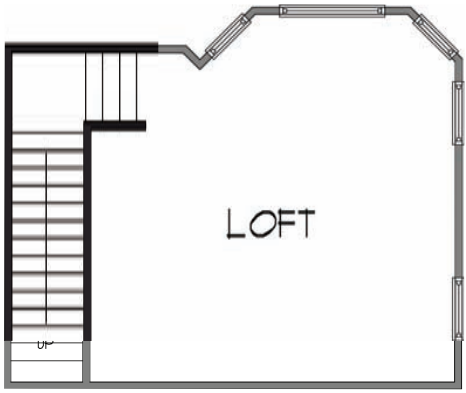

CALL FOR PRICING
TOTAL: 3,587 SQ. FT.

CONTACT: BRIAN THOMAS 210.488.3140

Nestled in the hill country of San Antonio, this custom designed home brings luxury to country living. From the panoramic views to the quiet nights, this home offers sophistication and relaxation just 15 minutes from the city.

PHOTOS

CONTACT: BRIAN THOMAS 210.488.3140

www.MedalCrest.com